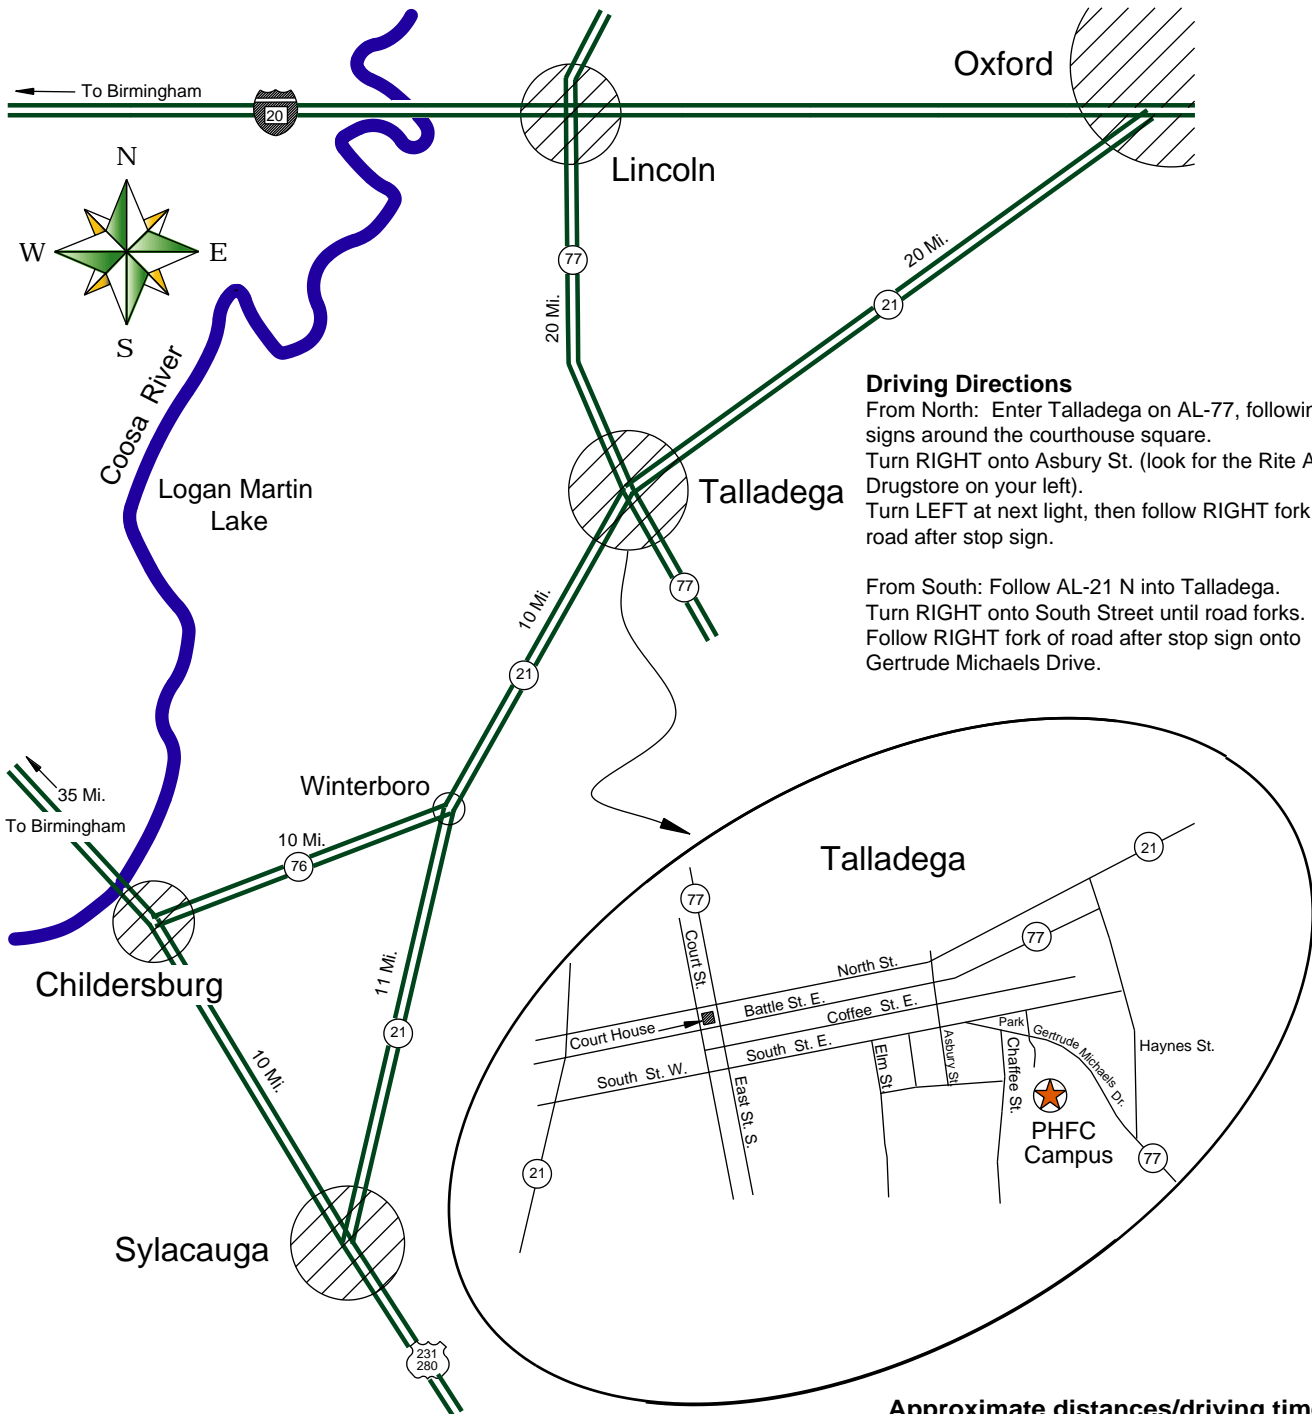

## Directions to Talladega Campus

### Approximate distances/driving times

Birmingham: 55 miles/1 hr

Montgomery: 85 miles/2 hrs, 20 mins

Huntsville: 155 miles/2 hrs, 45 mins

Atlanta: 110 miles/2 hrs